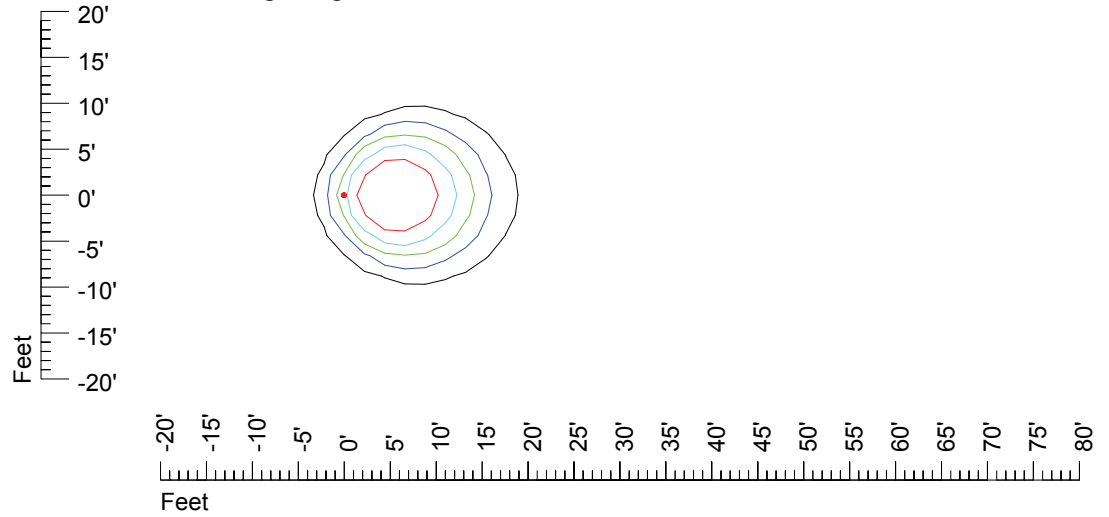

IES Photometric files MR16 LED 5w CF980

Isoline template 7' mounting height

Isoline values — 0.1 fc — 0.25 fc — 0.5 fc — 1.0 fc — 2.0 fc

Mounting height 7' Tilt 0°

Mounting height 7' Tilt 30°

Mounting height 7' Tilt 15°

Mounting height 7' Tilt 45°

IES Photometric files MR16 LED 5w CF980

Isoline template 9' mounting height

Isoline values — 0.1 fc — 0.25 fc — 0.5 fc — 1.0 fc — 2.0 fc

Mounting height 9' Tilt 0°

Mounting height 9' Tilt 30°

Mounting height 9' Tilt 15°

Mounting height 9' Tilt 45°

IES Photometric files MR16 LED 5w CF980

Isoline template 11' mounting height

Isoline values — 0.1 fc — 0.25 fc — 0.5 fc — 1.0 fc — 2.0 fc

Mounting height 11' Tilt 0°

Mounting height 11' Tilt 30°

Mounting height 11' Tilt 15°

Mounting height 11' Tilt 45°

IES Photometric files MR16 LED 5w CF980

Isoline template 15' mounting height

Isoline values — 0.1 fc — 0.25 fc — 0.5 fc — 1.0 fc — 2.0 fc