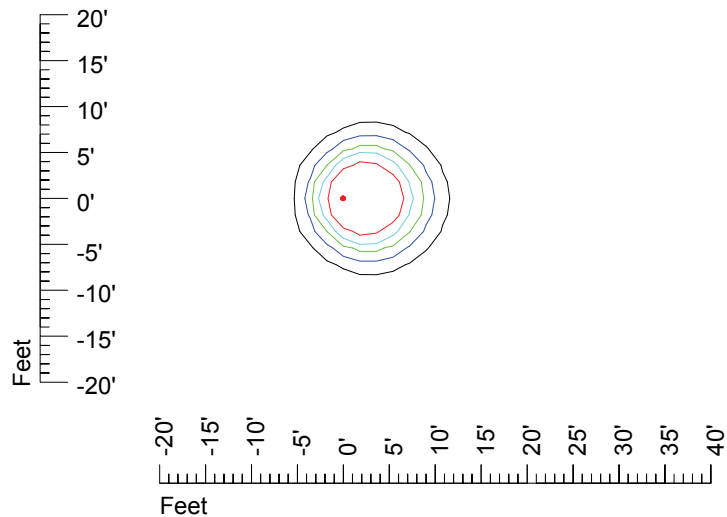

IES Photometric files MR16 LED 5w CF980

Isoline template 7' mounting height

Isoline values — 0.1 fc — 0.25 fc — 0.5 fc — 1.0 fc — 2.0 fc

Mounting height 7' Tilt 0°

Mounting height 7' Tilt 30°

Mounting height 7' Tilt 15°

Mounting height 7' Tilt 45°

IES Photometric files MR16 LED 5w CF980

Isoline template 9' mounting height

Isoline values — 0.1 fc — 0.25 fc — 0.5 fc — 1.0 fc — 2.0 fc

Mounting height 9' Tilt 0°

Mounting height 9' Tilt 30°

Mounting height 9' Tilt 15°

Mounting height 9' Tilt 45°

IES Photometric files MR16 LED 5w CF980

Isoline template 11' mounting height

Isoline values — 0.1 fc — 0.25 fc — 0.5 fc — 1.0 fc — 2.0 fc

Mounting height 11' Tilt 0°

Mounting height 11' Tilt 30°

Mounting height 11' Tilt 15°

Mounting height 11' Tilt 45°

IES Photometric files MR16 LED 5w CF980

Isoline template 15' mounting height

Isoline values — 0.1 fc — 0.25 fc — 0.5 fc — 1.0 fc — 2.0 fc