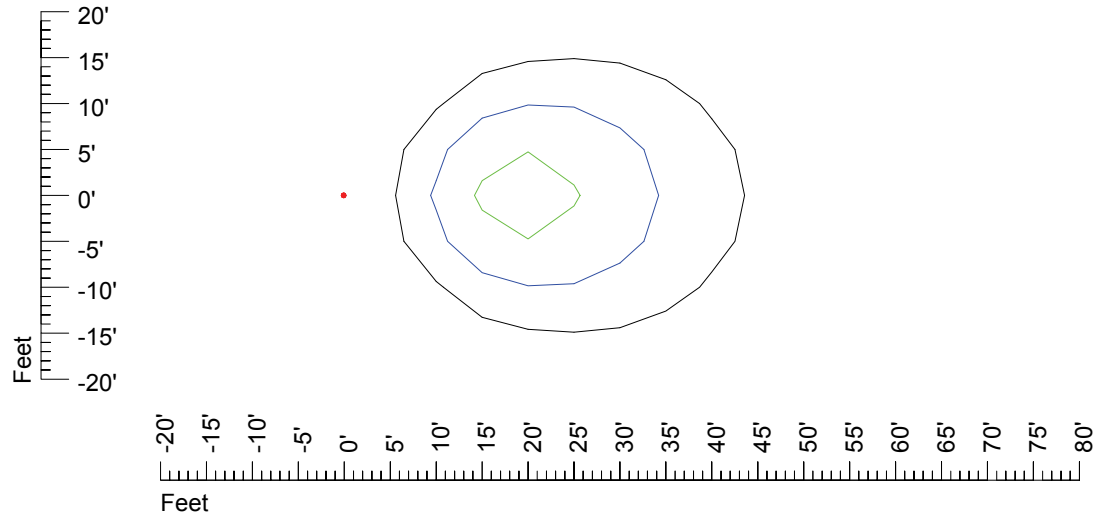

Mounting height 11' Tilt 30°

Mounting height 11' Tilt 15°

Mounting height 11' Tilt 45°

IES Photometric files MR16 LED 5w CF980

Isoline template 15' mounting height

Isoline values — 0.1 fc — 0.25 fc — 0.5 fc — 1.0 fc — 2.0 fc

Mounting height 15' Tilt 0°

Mounting height 15' Tilt 30°

Mounting height 15' Tilt 15°

Mounting height 15' Tilt 45°

IES Photometric files MR16 LED 5w CF980

Isoline template 20' mounting height

Isoline values — 0.1 fc — 0.25 fc — 0.5 fc — 1.0 fc — 2.0 fc

Mounting height 20' Tilt 0°

Mounting height 20' Tilt 30°

Mounting height 20' Tilt 15°

Mounting height 20' Tilt 45°

IES Photometric files MR16 LED 5w CF980

Isoline template 25' mounting height

Isoline values — 0.1 fc — 0.25 fc — 0.5 fc — 1.0 fc — 2.0 fc

Mounting height 25' Tilt 0°

Mounting height 25' Tilt 30°

Mounting height 25' Tilt 15°

Mounting height 25' Tilt 45°

IES Photometric files MR16 LED CF980

Isoline template 30' mounting height

Isoline values — 0.1 fc — 0.25 fc — 0.5 fc — 1.0 fc — 2.0 fc