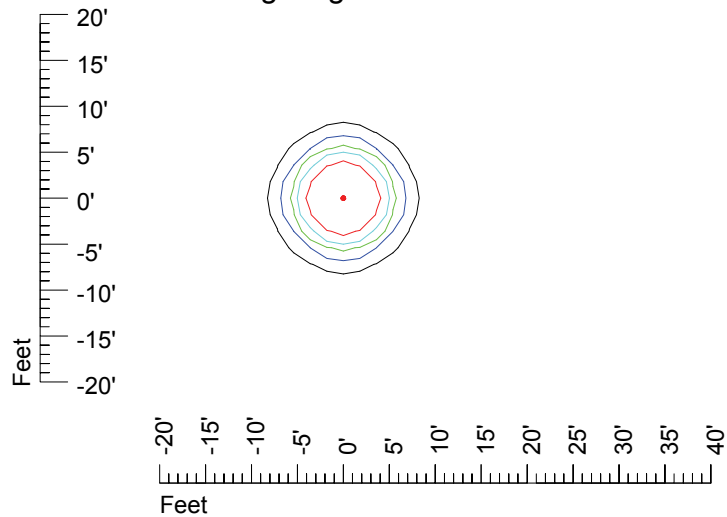

IES Photometric files MR16 LED 5w CF980

Isoline template 7' mounting height

Isoline values — 0.1 fc — 0.25 fc — 0.5 fc — 1.0 fc — 2.0 fc

Mounting height 7' Tilt 0°

Mounting height 7' Tilt 30°

Mounting height 7' Tilt 15°

Mounting height 7' Tilt 45°

IES Photometric files MR16 LED 5w CF980

Isoline template 9' mounting height

Isoline values — 0.1 fc — 0.25 fc — 0.5 fc — 1.0 fc — 2.0 fc

Mounting height 9' Tilt 0°

Mounting height 9' Tilt 30°

Mounting height 9' Tilt 15°

Mounting height 9' Tilt 45°

IES Photometric files MR16 LED 5w CF980

Isoline template 11' mounting height

Isoline values — 0.1 fc — 0.25 fc — 0.5 fc — 1.0 fc — 2.0 fc

Mounting height 11' Tilt 0°

Mounting height 11' Tilt 30°

Mounting height 11' Tilt 15°

Mounting height 11' Tilt 45°

IES Photometric files MR16 LED 5w CF980

Isoline template 15' mounting height

Isoline values — 0.1 fc — 0.25 fc — 0.5 fc — 1.0 fc — 2.0 fc