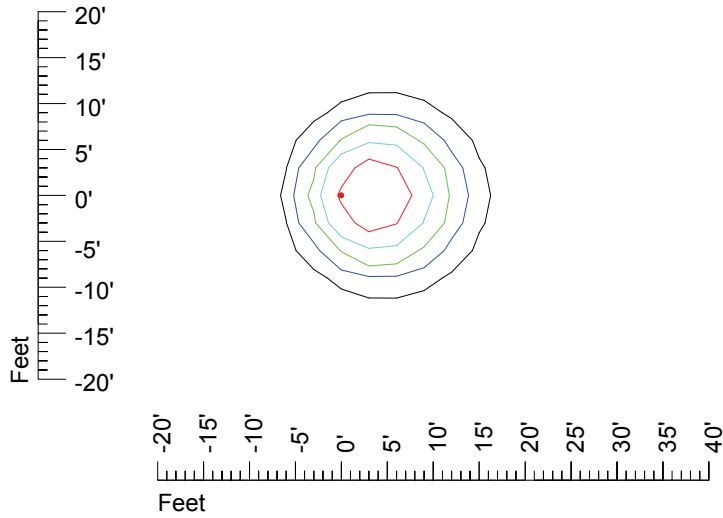

Mounting height 15' Tilt 15°