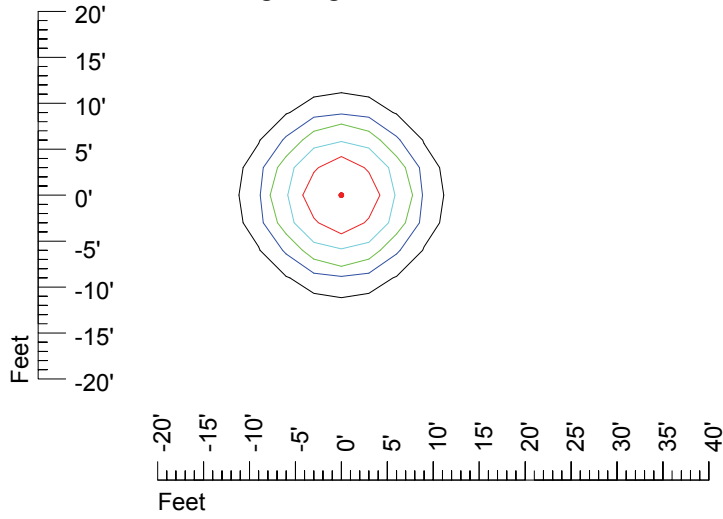

IES Photometric files MR16 LED 5w CF980

Isoline template 15' mounting height

Isoline values — 0.1 fc — 0.25 fc — 0.5 fc — 1.0 fc — 2.0 fc

Mounting height 15' Tilt 0°