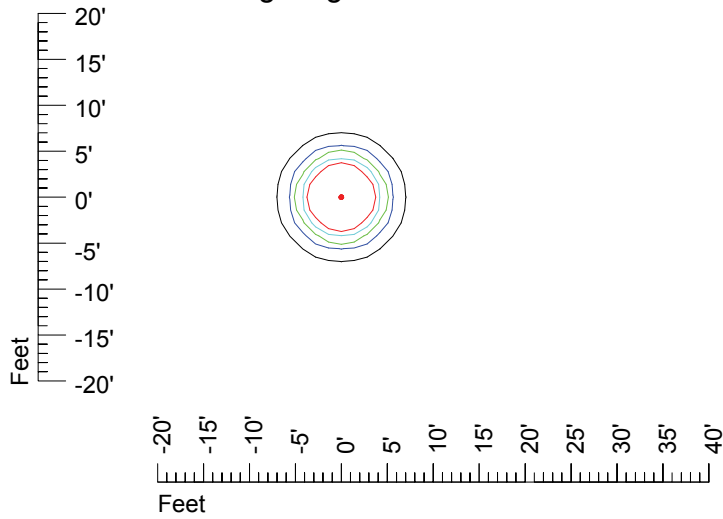

IES Photometric files MR16 LED 5w CF980

Isoline template 7' mounting height

Isoline values — 0.1 fc — 0.25 fc — 0.5 fc — 1.0 fc — 2.0 fc

Mounting height 7' Tilt 0°

Mounting height 7' Tilt 30°

Mounting height 7' Tilt 15°

Mounting height 7' Tilt 45°

IES Photometric files MR16 LED 5w CF980

Isoline template 9' mounting height

Isoline values — 0.1 fc — 0.25 fc — 0.5 fc — 1.0 fc — 2.0 fc

Mounting height 9' Tilt 0°

Mounting height 9' Tilt 30°

Mounting height 9' Tilt 15°

Mounting height 9' Tilt 45°

IES Photometric files MR16 LED 5w CF980

Isoline template 11' mounting height

Isoline values — 0.1 fc — 0.25 fc — 0.5 fc — 1.0 fc — 2.0 fc

Mounting height 11' Tilt 0°

Mounting height 11' Tilt 30°

Mounting height 11' Tilt 15°

Mounting height 11' Tilt 45°

IES Photometric files MR16 LED 5w CF980

Isoline template 15' mounting height

Isoline values — 0.1 fc — 0.25 fc — 0.5 fc — 1.0 fc — 2.0 fc