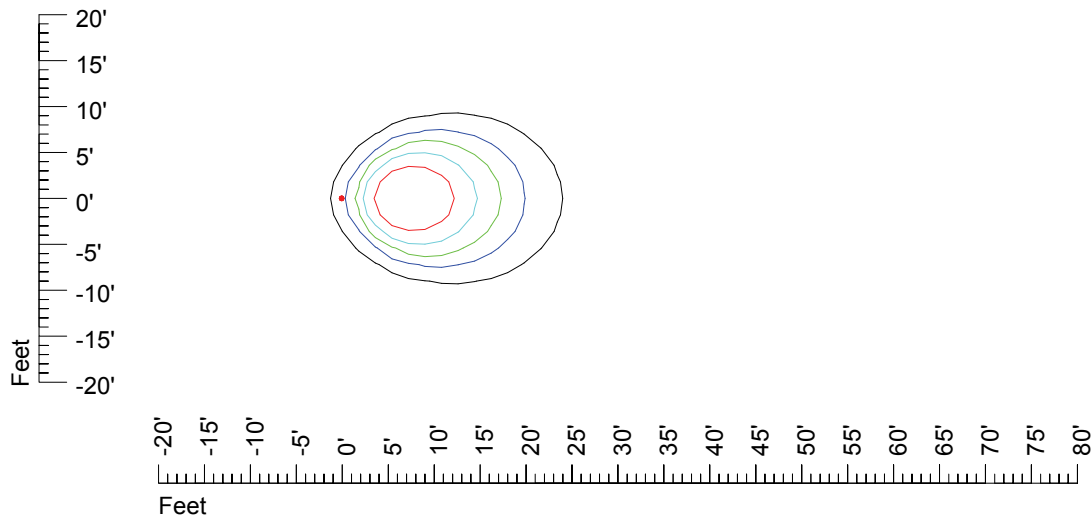

IES Photometric files MR16 LED 5w CF980

Isoline template 7' mounting height

Isoline values — 0.1 fc — 0.25 fc — 0.5 fc — 1.0 fc — 2.0 fc

Mounting height 7' Tilt 0°

Mounting height 7' Tilt 30°

Mounting height 7' Tilt 15°

Mounting height 7' Tilt 45°

IES Photometric files MR16 LED 5w CF980

Isoline template 9' mounting height

Isoline values — 0.1 fc — 0.25 fc — 0.5 fc — 1.0 fc — 2.0 fc

Mounting height 9' Tilt 0°

Mounting height 9' Tilt 30°

Mounting height 9' Tilt 15°

Mounting height 9' Tilt 45°

IES Photometric files MR16 LED 5w CF980

Isoline template 11' mounting height

Isoline values — 0.1 fc — 0.25 fc — 0.5 fc — 1.0 fc — 2.0 fc

Mounting height 11' Tilt 0°