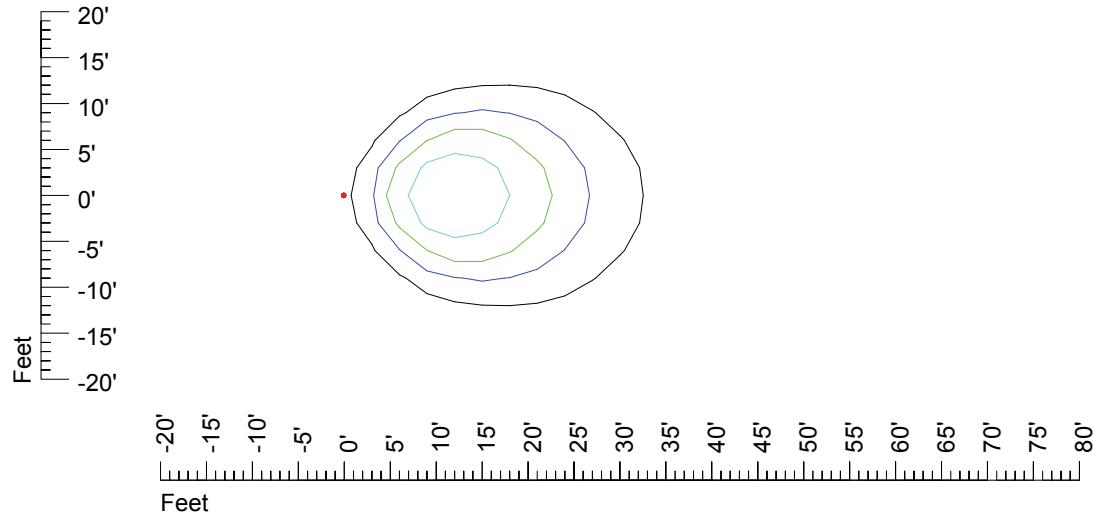

IES Photometric files MR16 LED 5w CF980

Isoline template 7' mounting height

Isoline values — 0.1 fc — 0.25 fc — 0.5 fc — 1.0 fc — 2.0 fc

Mounting height 7' Tilt 0°

Mounting height 7' Tilt 30°

Mounting height 7' Tilt 15°

Mounting height 11' Tilt 30°

Mounting height 11' Tilt 15°

Mounting height 11' Tilt 45°

IES Photometric files MR16 LED 5w CF980

Isoline template 15' mounting height

Isoline values — 0.1 fc — 0.25 fc — 0.5 fc — 1.0 fc — 2.0 fc

Mounting height 15' Tilt 0°

Mounting height 15' Tilt 30°

Mounting height 15' Tilt 15°

Mounting height 15' Tilt 45°

IES Photometric files MR16 LED 5w CF980

Isoline template 20' mounting height

Isoline values — 0.1 fc — 0.25 fc — 0.5 fc — 1.0 fc — 2.0 fc

Mounting height 20' Tilt 0°

Mounting height 20' Tilt 30°

Mounting height 20' Tilt 15°

Mounting height 20' Tilt 45°

IES Photometric files MR16 LED 5w CF980

Isoline template 25' mounting height

Isoline values — 0.1 fc — 0.25 fc — 0.5 fc — 1.0 fc — 2.0 fc