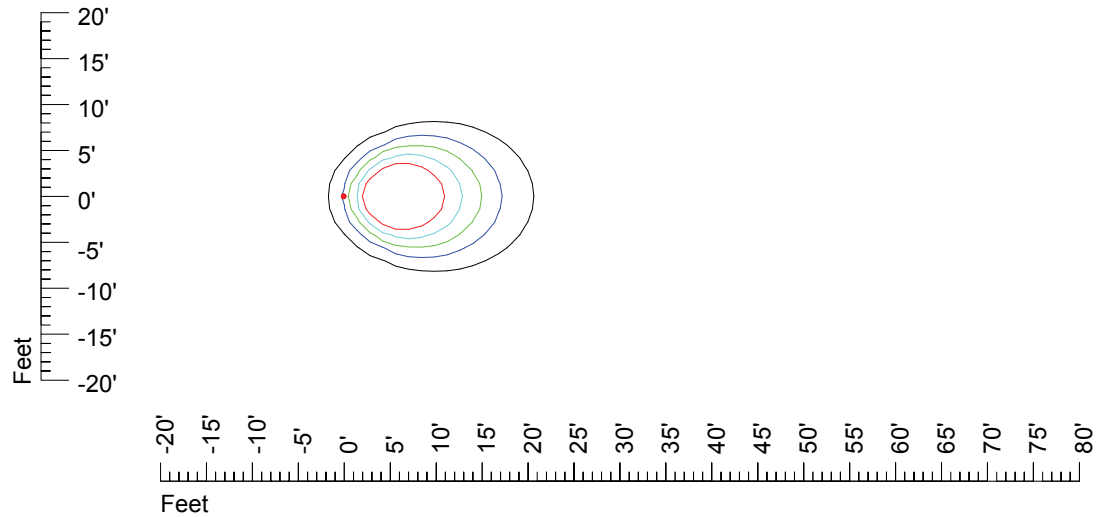

IES Photometric files MR16 LED 5w CF980

Isoline template 7' mounting height

Isoline values — 0.1 fc — 0.25 fc — 0.5 fc — 1.0 fc — 2.0 fc

Mounting height 7' Tilt 0°

Mounting height 7' Tilt 30°

Mounting height 7' Tilt 15°

Mounting height 7' Tilt 45°

IES Photometric files MR16 LED 5w CF980

Isoline template 9' mounting height

Isoline values — 0.1 fc — 0.25 fc — 0.5 fc — 1.0 fc — 2.0 fc

Mounting height 9' Tilt 0°

Mounting height 9' Tilt 30°

Mounting height 9' Tilt 15°

Mounting height 9' Tilt 45°

IES Photometric files MR16 LED 5w CF980

Isoline template 11' mounting height

Isoline values — 0.1 fc — 0.25 fc — 0.5 fc — 1.0 fc — 2.0 fc

Mounting height 11' Tilt 0°