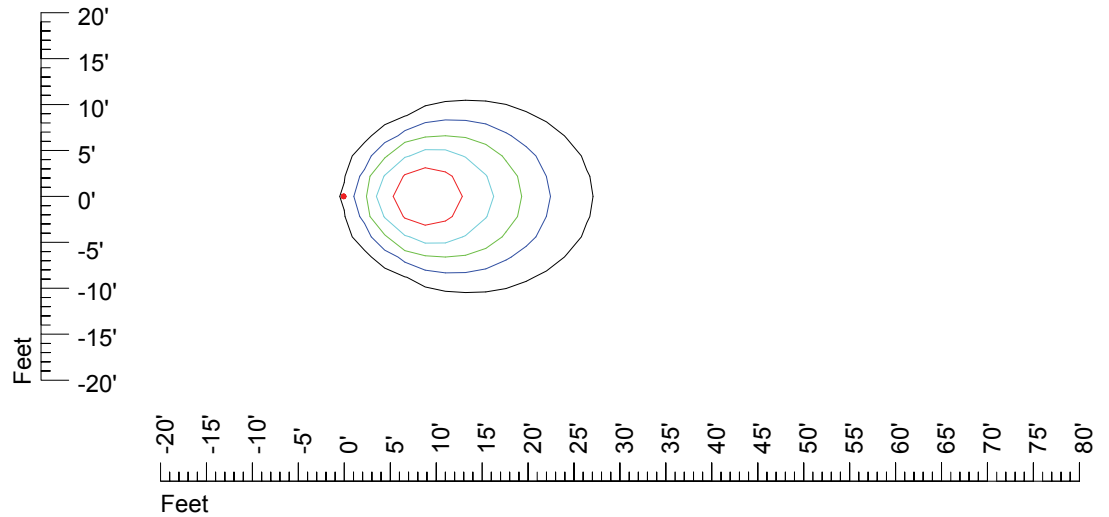

IES Photometric files MR16 LED 5w CF980

Isoline template 7' mounting height

Isoline values — 0.1 fc — 0.25 fc — 0.5 fc — 1.0 fc — 2.0 fc

Mounting height 7' Tilt 0°

Mounting height 7' Tilt 30°

Mounting height 7' Tilt 15°

Mounting height 7' Tilt 45°

IES Photometric files MR16 LED 5w CF980

Isoline template 9' mounting height

Isoline values — 0.1 fc — 0.25 fc — 0.5 fc — 1.0 fc — 2.0 fc

Mounting height 9' Tilt 0°

Mounting height 9' Tilt 30°

Mounting height 9' Tilt 15°

Mounting height 9' Tilt 45°

IES Photometric files MR16 LED 5w CF980

Isoline template 11' mounting height

Isoline values — 0.1 fc — 0.25 fc — 0.5 fc — 1.0 fc — 2.0 fc

Mounting height 11' Tilt 0°

Mounting height 11' Tilt 30°

Mounting height 11' Tilt 15°

Mounting height 11' Tilt 45°

IES Photometric files MR16 LED 5w CF980

Isoline template 15' mounting height

Isoline values — 0.1 fc — 0.25 fc — 0.5 fc — 1.0 fc — 2.0 fc