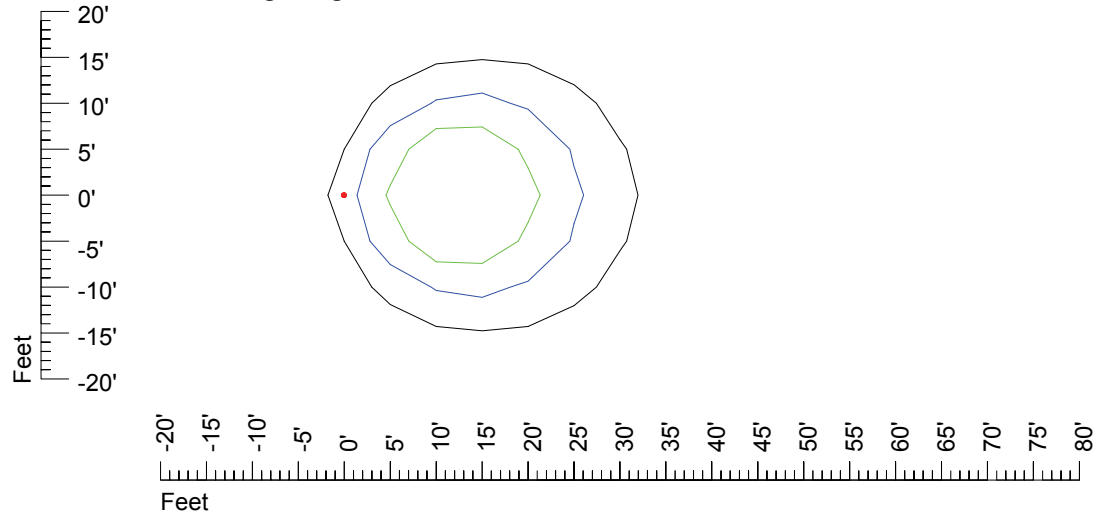

Mounting height 25' Tilt 30°