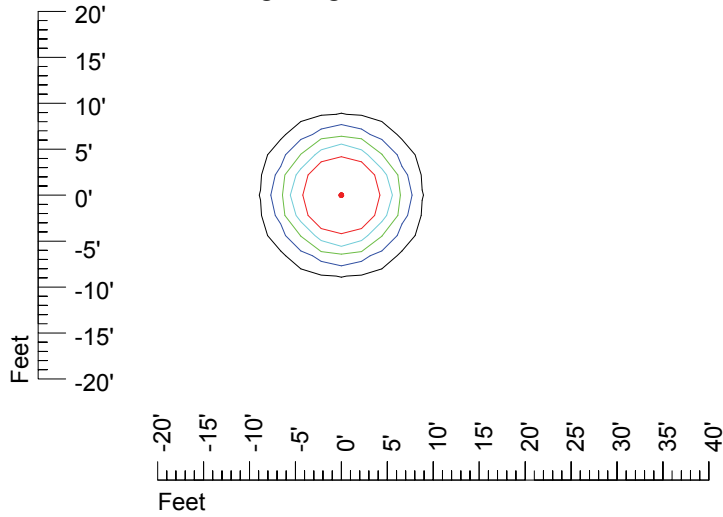

IES Photometric files MR16 LED 5w CF980

Isoline template 7' mounting height

Isoline values — 0.1 fc — 0.25 fc — 0.5 fc — 1.0 fc — 2.0 fc

Mounting height 7' Tilt 0°

Mounting height 7' Tilt 30°

Mounting height 7' Tilt 15°

Mounting height 7' Tilt 45°

IES Photometric files MR16 LED 5w CF980

Isoline template 9' mounting height

Isoline values — 0.1 fc — 0.25 fc — 0.5 fc — 1.0 fc — 2.0 fc

Mounting height 9' Tilt 0°

Mounting height 9' Tilt 30°

Mounting height 9' Tilt 15°

Mounting height 9' Tilt 45°

IES Photometric files MR16 LED 5w CF980

Isoline template 11' mounting height

Isoline values — 0.1 fc — 0.25 fc — 0.5 fc — 1.0 fc — 2.0 fc

Mounting height 11' Tilt 0°

Mounting height 11' Tilt 30°

Mounting height 11' Tilt 15°

Mounting height 11' Tilt 45°

IES Photometric files MR16 LED 5w CF980

Isoline template 15' mounting height

Isoline values — 0.1 fc — 0.25 fc — 0.5 fc — 1.0 fc — 2.0 fc