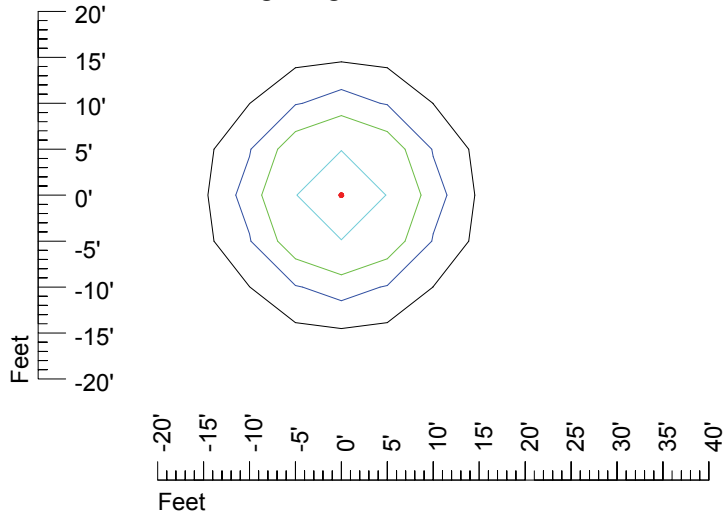

IES Photometric files MR16 LED 5w CF980

Isoline template 25' mounting height

Isoline values — 0.1 fc — 0.25 fc — 0.5 fc — 1.0 fc — 2.0 fc

Mounting height 25' Tilt 0°