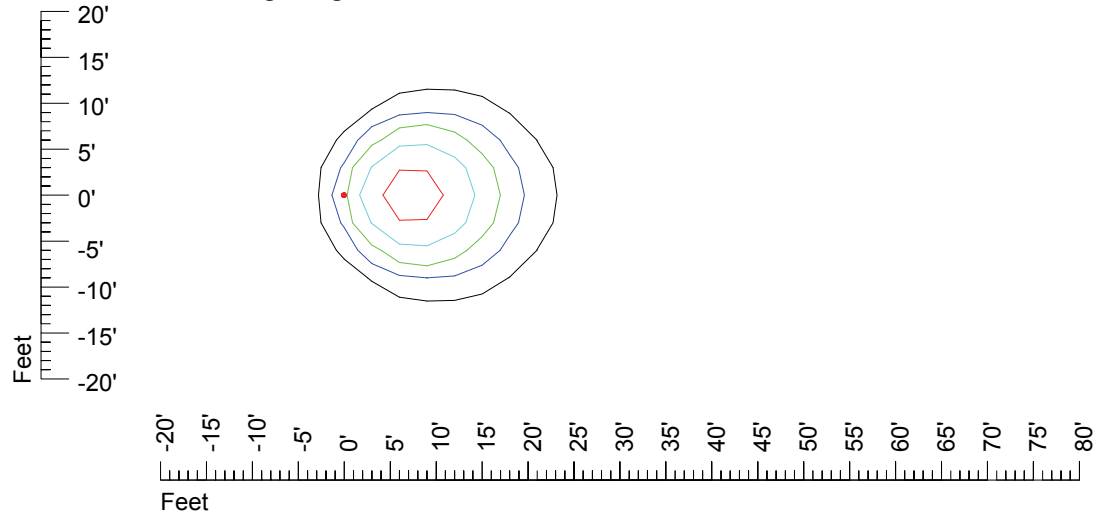

Mounting height 15' Tilt 30°