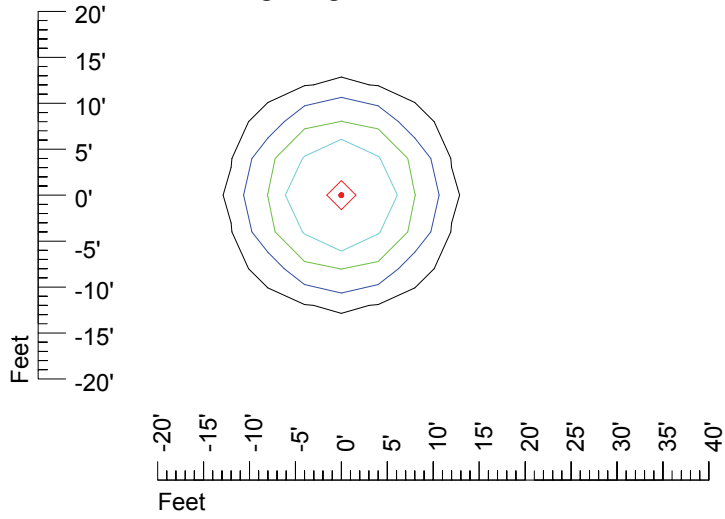

IES Photometric files MR16 LED 5w CF980

Isoline template 7' mounting height

Isoline values — 0.1 fc — 0.25 fc — 0.5 fc — 1.0 fc — 2.0 fc

Mounting height 7' Tilt 0°

Mounting height 7' Tilt 30°

Mounting height 7' Tilt 15°

Mounting height 11' Tilt 30°

Mounting height 11' Tilt 15°

Mounting height 11' Tilt 45°

IES Photometric files MR16 LED 5w CF980

Isoline template 15' mounting height

Isoline values — 0.1 fc — 0.25 fc — 0.5 fc — 1.0 fc — 2.0 fc

Mounting height 15' Tilt 0°

Mounting height 15' Tilt 30°

Mounting height 15' Tilt 15°

Mounting height 15' Tilt 45°

IES Photometric files MR16 LED 5w CF980

Isoline template 20' mounting height

Isoline values — 0.1 fc — 0.25 fc — 0.5 fc — 1.0 fc — 2.0 fc

Mounting height 20' Tilt 0°

Mounting height 20' Tilt 30°

Mounting height 20' Tilt 15°

Mounting height 20' Tilt 45°

IES Photometric files MR16 LED 5w CF980

Isoline template 25' mounting height

Isoline values — 0.1 fc — 0.25 fc — 0.5 fc — 1.0 fc — 2.0 fc