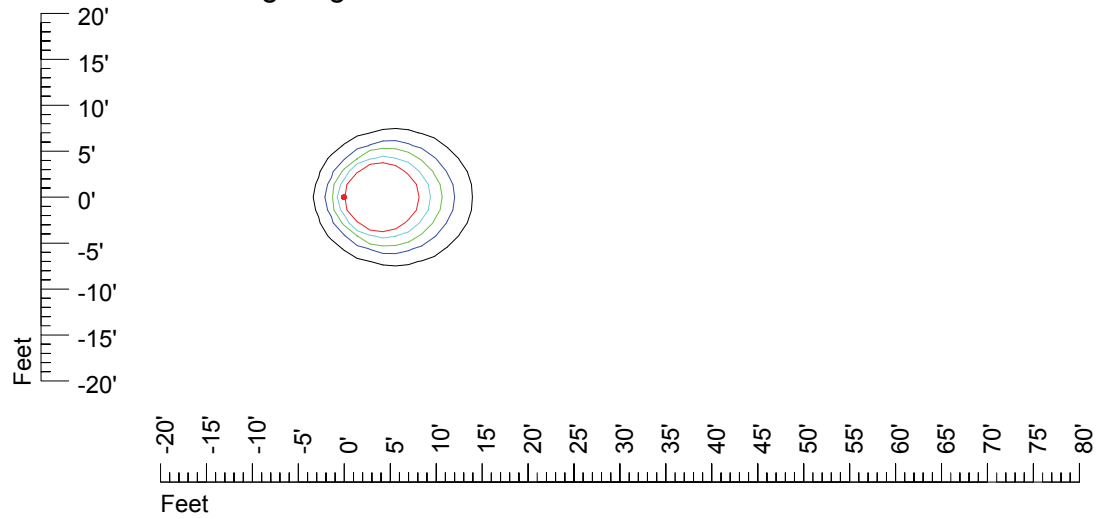

IES Photometric files MR16 LED 5w CF980

Isoline template 7' mounting height

Isoline values — 0.1 fc — 0.25 fc — 0.5 fc — 1.0 fc — 2.0 fc

Mounting height 7' Tilt 0°

Mounting height 7' Tilt 30°

Mounting height 7' Tilt 15°

Mounting height 7' Tilt 45°

IES Photometric files MR16 LED 5w CF980

Isoline template 9' mounting height

Isoline values — 0.1 fc — 0.25 fc — 0.5 fc — 1.0 fc — 2.0 fc

Mounting height 9' Tilt 0°

Mounting height 9' Tilt 30°

Mounting height 9' Tilt 15°

Mounting height 9' Tilt 45°

IES Photometric files MR16 LED 5w CF980

Isoline template 11' mounting height

Isoline values — 0.1 fc — 0.25 fc — 0.5 fc — 1.0 fc — 2.0 fc

Mounting height 11' Tilt 0°

Mounting height 11' Tilt 30°

Mounting height 11' Tilt 15°

Mounting height 11' Tilt 45°

IES Photometric files MR16 LED 5w CF980

Isoline template 15' mounting height

Isoline values — 0.1 fc — 0.25 fc — 0.5 fc — 1.0 fc — 2.0 fc