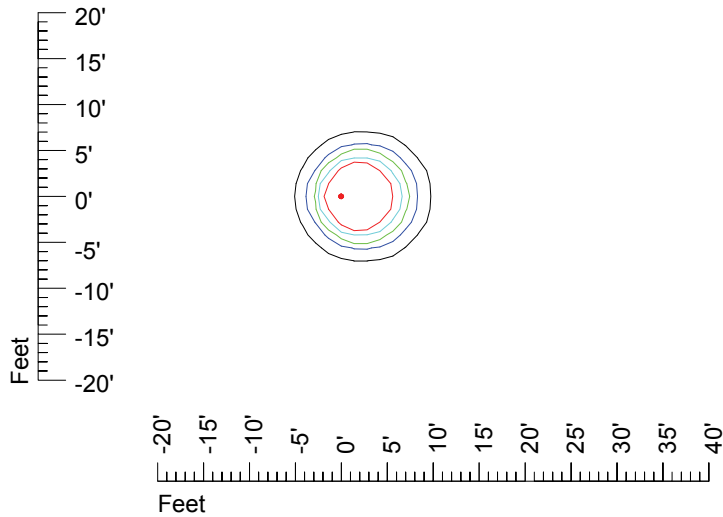

IES Photometric files MR16 LED 5w CF980

Isoline template 7' mounting height

Isoline values — 0.1 fc — 0.25 fc — 0.5 fc — 1.0 fc — 2.0 fc

Mounting height 7' Tilt 0°

Mounting height 7' Tilt 30°

Mounting height 7' Tilt 15°

Mounting height 7' Tilt 45°

IES Photometric files MR16 LED 5w CF980

Isoline template 9' mounting height

Isoline values — 0.1 fc — 0.25 fc — 0.5 fc — 1.0 fc — 2.0 fc

Mounting height 9' Tilt 0°

Mounting height 9' Tilt 30°

Mounting height 9' Tilt 15°

Mounting height 9' Tilt 45°

IES Photometric files MR16 LED 5w CF980

Isoline template 11' mounting height

Isoline values — 0.1 fc — 0.25 fc — 0.5 fc — 1.0 fc — 2.0 fc

Mounting height 11' Tilt 0°

Mounting height 11' Tilt 30°

Mounting height 11' Tilt 15°

Mounting height 11' Tilt 45°

IES Photometric files MR16 LED 5w CF980

Isoline template 15' mounting height

Isoline values — 0.1 fc — 0.25 fc — 0.5 fc — 1.0 fc — 2.0 fc