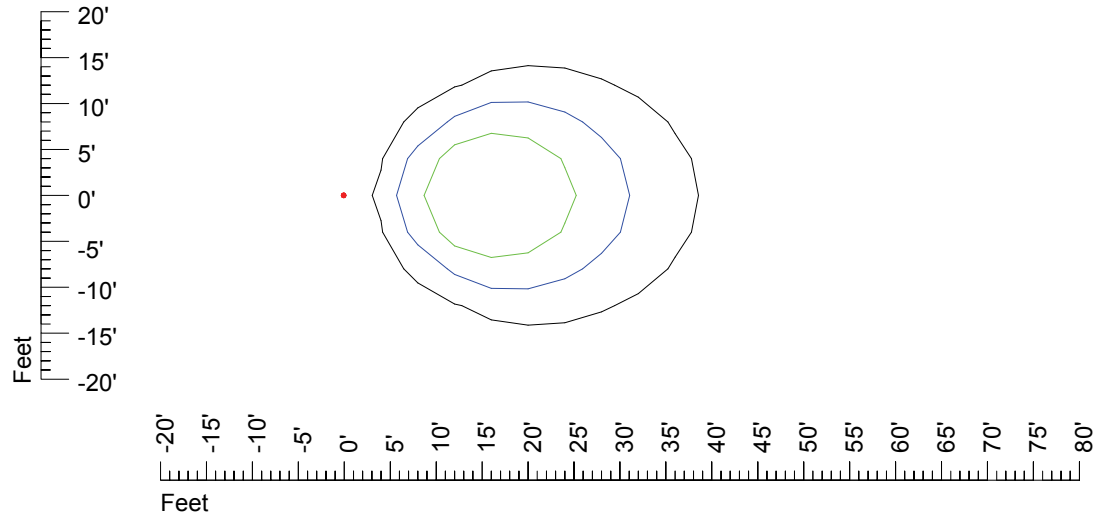

Mounting height 11' Tilt 30°

Mounting height 11' Tilt 15°

Mounting height 11' Tilt 45°

IES Photometric files MR16 LED 5w CF980

Isoline template 15' mounting height

Isoline values — 0.1 fc — 0.25 fc — 0.5 fc — 1.0 fc — 2.0 fc

Mounting height 15' Tilt 0°

Mounting height 15' Tilt 30°

Mounting height 15' Tilt 15°

Mounting height 15' Tilt 45°

IES Photometric files MR16 LED 5w CF980

Isoline template 20' mounting height

Isoline values — 0.1 fc — 0.25 fc — 0.5 fc — 1.0 fc — 2.0 fc

Mounting height 20' Tilt 0°

Mounting height 20' Tilt 30°

Mounting height 20' Tilt 15°

Mounting height 20' Tilt 45°

IES Photometric files MR16 LED 5w CF980

Isoline template 25' mounting height

Isoline values — 0.1 fc — 0.25 fc — 0.5 fc — 1.0 fc — 2.0 fc

Mounting height 25' Tilt 0°

Mounting height 25' Tilt 30°

Mounting height 25' Tilt 15°

Mounting height 25' Tilt 45°

IES Photometric files MR16 LED CF980

Isoline template 30' mounting height

Isoline values — 0.1 fc — 0.25 fc — 0.5 fc — 1.0 fc — 2.0 fc