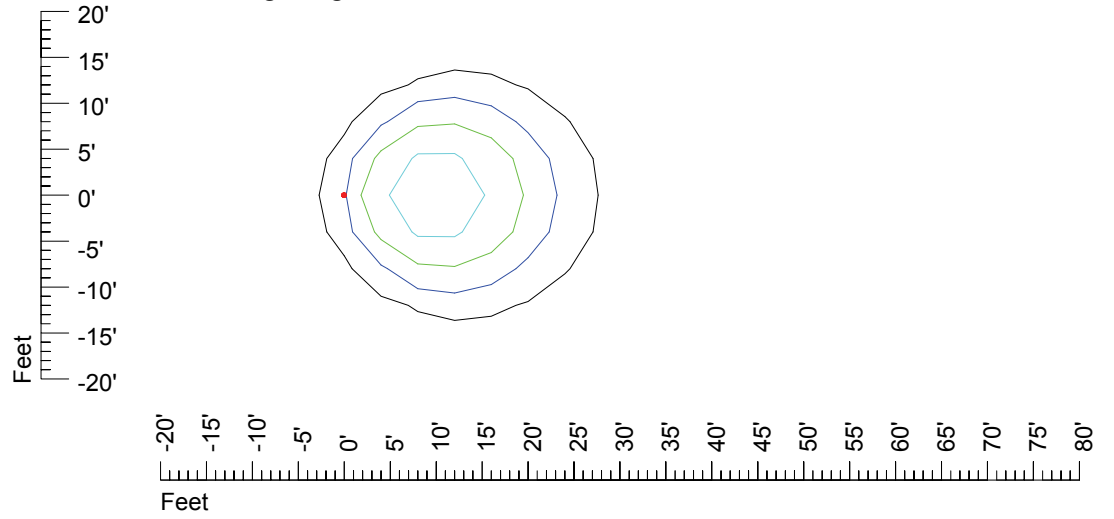

Mounting height 11' Tilt 30°

Mounting height 11' Tilt 15°

Mounting height 11' Tilt 45°

IES Photometric files MR16 LED 5w CF980

Isoline template 15' mounting height

Isoline values — 0.1 fc — 0.25 fc — 0.5 fc — 1.0 fc — 2.0 fc

Mounting height 15' Tilt 0°

Mounting height 15' Tilt 30°

Mounting height 15' Tilt 15°

Mounting height 15' Tilt 45°

IES Photometric files MR16 LED 5w CF980

Isoline template 20' mounting height

Isoline values — 0.1 fc — 0.25 fc — 0.5 fc — 1.0 fc — 2.0 fc

Mounting height 20' Tilt 0°

Mounting height 20' Tilt 30°

Mounting height 20' Tilt 15°

Mounting height 20' Tilt 45°

IES Photometric files MR16 LED 5w CF980

Isoline template 25' mounting height

Isoline values — 0.1 fc — 0.25 fc — 0.5 fc — 1.0 fc — 2.0 fc