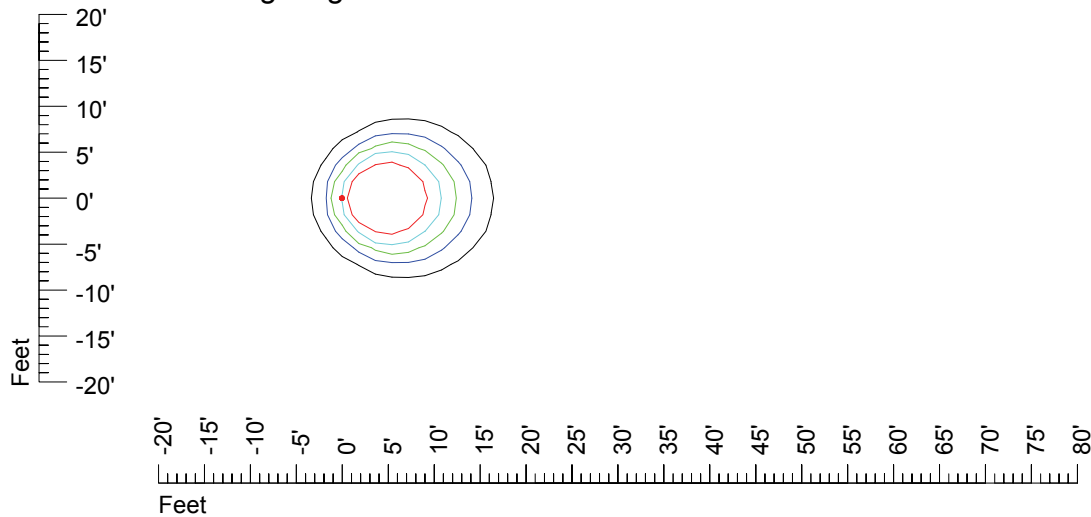

IES Photometric files MR16 LED 5w CF980

Isoline template 7' mounting height

Isoline values — 0.1 fc — 0.25 fc — 0.5 fc — 1.0 fc — 2.0 fc

Mounting height 7' Tilt 0°

Mounting height 7' Tilt 30°

Mounting height 7' Tilt 15°

Mounting height 7' Tilt 45°

IES Photometric files MR16 LED 5w CF980

Isoline template 9' mounting height

Isoline values — 0.1 fc — 0.25 fc — 0.5 fc — 1.0 fc — 2.0 fc

Mounting height 9' Tilt 0°

Mounting height 9' Tilt 30°

Mounting height 9' Tilt 15°

Mounting height 9' Tilt 45°

IES Photometric files MR16 LED 5w CF980

Isoline template 11' mounting height

Isoline values — 0.1 fc — 0.25 fc — 0.5 fc — 1.0 fc — 2.0 fc

Mounting height 11' Tilt 0°