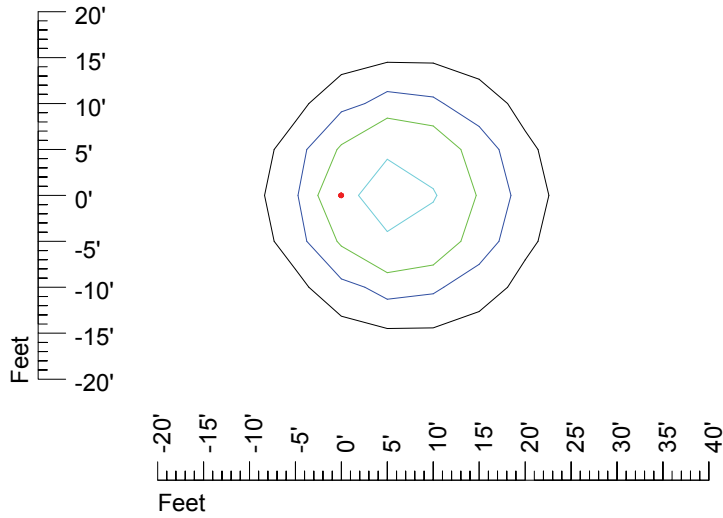

Mounting height 25' Tilt 15°