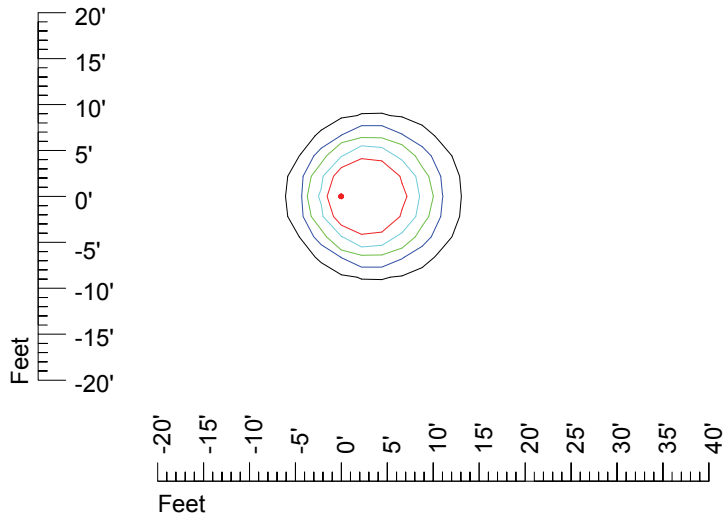

IES Photometric files MR16 LED 5w CF980

Isoline template 7' mounting height

Isoline values — 0.1 fc — 0.25 fc — 0.5 fc — 1.0 fc — 2.0 fc

Mounting height 7' Tilt 0°

Mounting height 7' Tilt 30°

Mounting height 7' Tilt 15°

Mounting height 7' Tilt 45°

IES Photometric files MR16 LED 5w CF980

Isoline template 9' mounting height

Isoline values — 0.1 fc — 0.25 fc — 0.5 fc — 1.0 fc — 2.0 fc

Mounting height 9' Tilt 0°

Mounting height 9' Tilt 30°

Mounting height 9' Tilt 15°

Mounting height 9' Tilt 45°

IES Photometric files MR16 LED 5w CF980

Isoline template 11' mounting height

Isoline values — 0.1 fc — 0.25 fc — 0.5 fc — 1.0 fc — 2.0 fc

Mounting height 11' Tilt 0°

Mounting height 11' Tilt 30°

Mounting height 11' Tilt 15°

Mounting height 11' Tilt 45°

IES Photometric files MR16 LED 5w CF980

Isoline template 15' mounting height

Isoline values — 0.1 fc — 0.25 fc — 0.5 fc — 1.0 fc — 2.0 fc