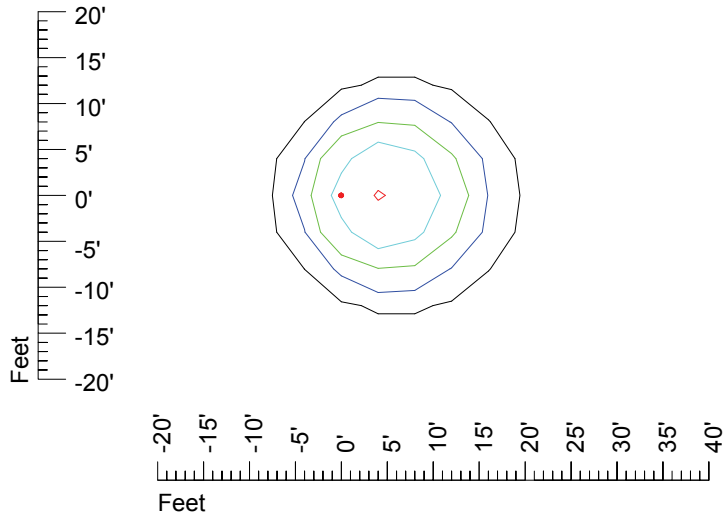

IES Photometric files MR16 LED 5w CF980

Isoline template 7' mounting height

Isoline values — 0.1 fc — 0.25 fc — 0.5 fc — 1.0 fc — 2.0 fc

Mounting height 7' Tilt 0°

Mounting height 7' Tilt 30°

Mounting height 7' Tilt 15°

Mounting height 11' Tilt 30°

Mounting height 11' Tilt 15°

Mounting height 11' Tilt 45°

IES Photometric files MR16 LED 5w CF980

Isoline template 15' mounting height

Isoline values — 0.1 fc — 0.25 fc — 0.5 fc — 1.0 fc — 2.0 fc

Mounting height 15' Tilt 0°

Mounting height 15' Tilt 30°

Mounting height 15' Tilt 15°

Mounting height 15' Tilt 45°

IES Photometric files MR16 LED 5w CF980

Isoline template 20' mounting height

Isoline values — 0.1 fc — 0.25 fc — 0.5 fc — 1.0 fc — 2.0 fc

Mounting height 20' Tilt 0°

Mounting height 20' Tilt 30°

Mounting height 20' Tilt 15°

Mounting height 20' Tilt 45°

IES Photometric files MR16 LED 5w CF980

Isoline template 25' mounting height

Isoline values — 0.1 fc — 0.25 fc — 0.5 fc — 1.0 fc — 2.0 fc